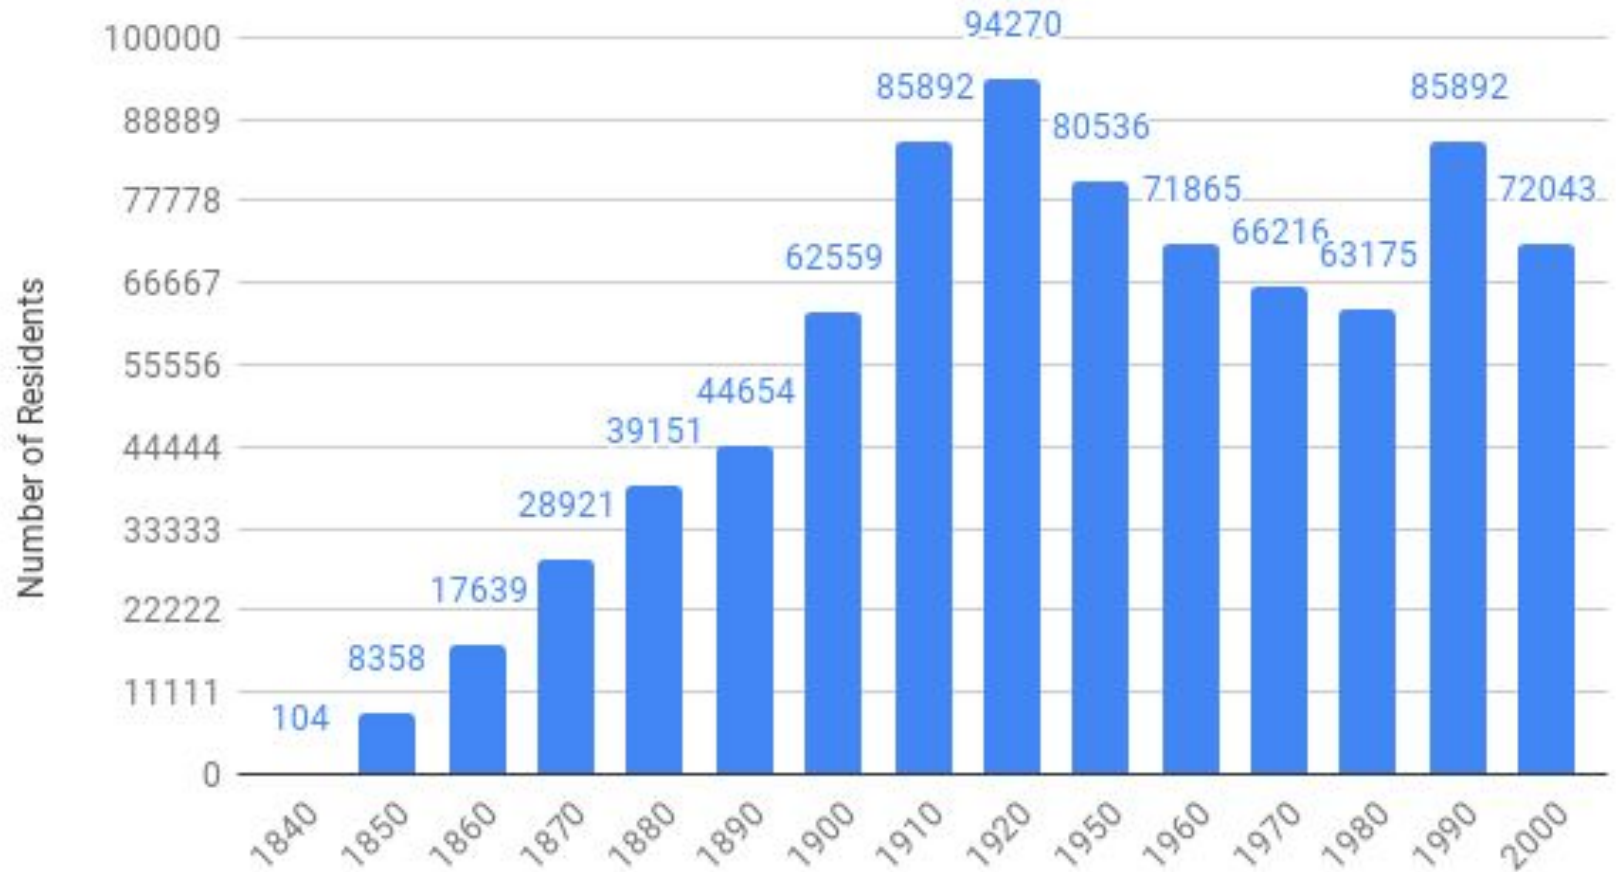

Population of Lawrence, Massachusetts by Year

Chart Information Courtesy Lawrence History Center- Created By Stephanie Turmel

Chart Analysis Questions

1. When does the graph show spikes in population? List all years.
2. What could be some reasons for the spikes?
3. When is there a dip in population?
4. What could be the reason for this?